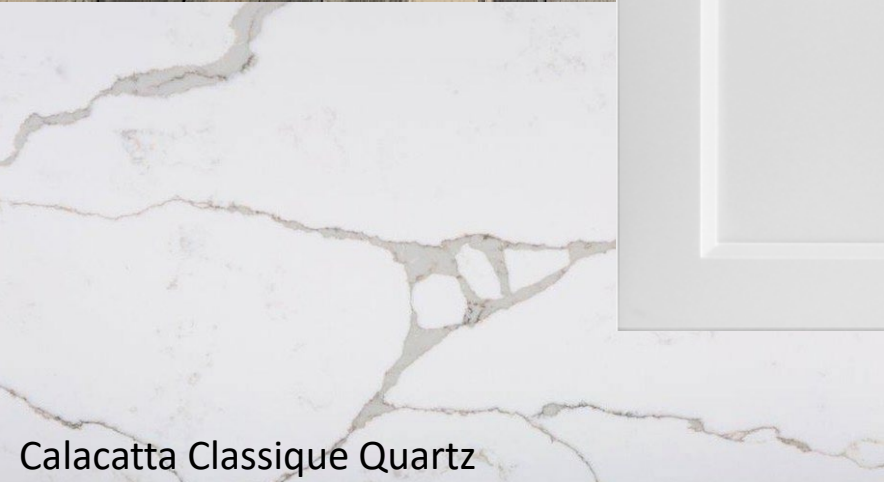

Exterior
Lighting

Blue Pine
Accent Wall

PPG Fog
Walls

Escada Dove
Cabinets

Calacatta Classique Quartz

PPG Delicate White
Trim

Shaw
FLOORS

Weathered
All in II

Kitchen

Whirlpool®

Model WEG515S0FS

Model WDT730PAHZ

Model WVW53UC0FS

Model WMC30516HZ

Escada Dove

Leathered Black Pearl Granite
Countertop