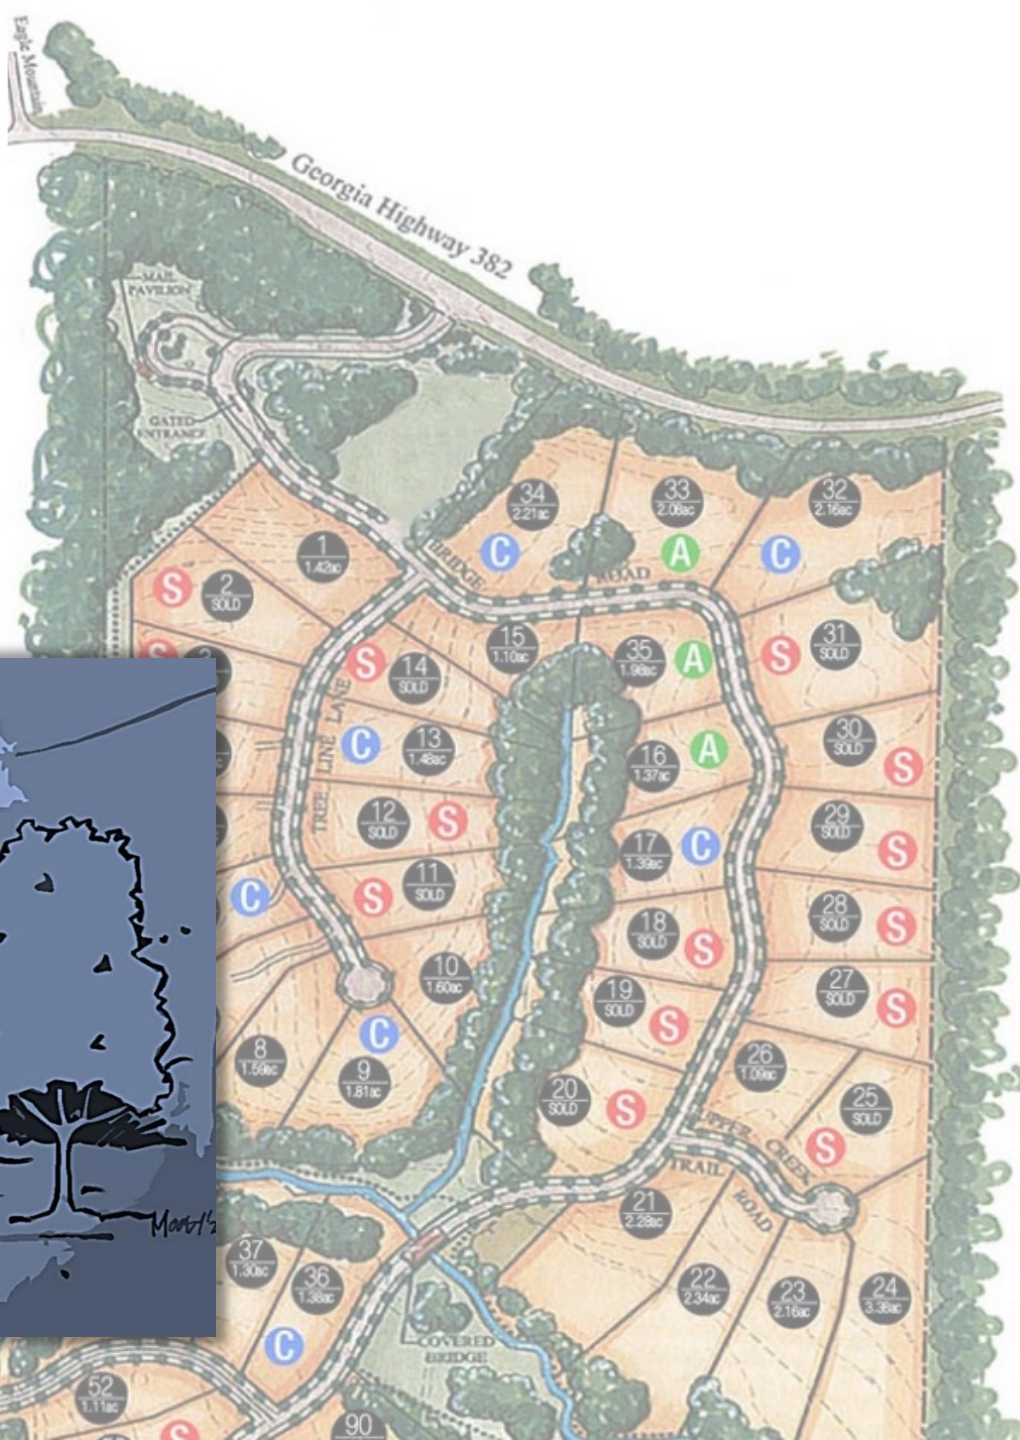

The numbers...

ELLIJAY, GEORGIA

Lot 33
285 Bridge Road
2.08 Acres

THE HUDSON

Exterior Palette

White
Windows

PPG Thin Ice
Siding and trim

PPG Idyllic Isle
Front door