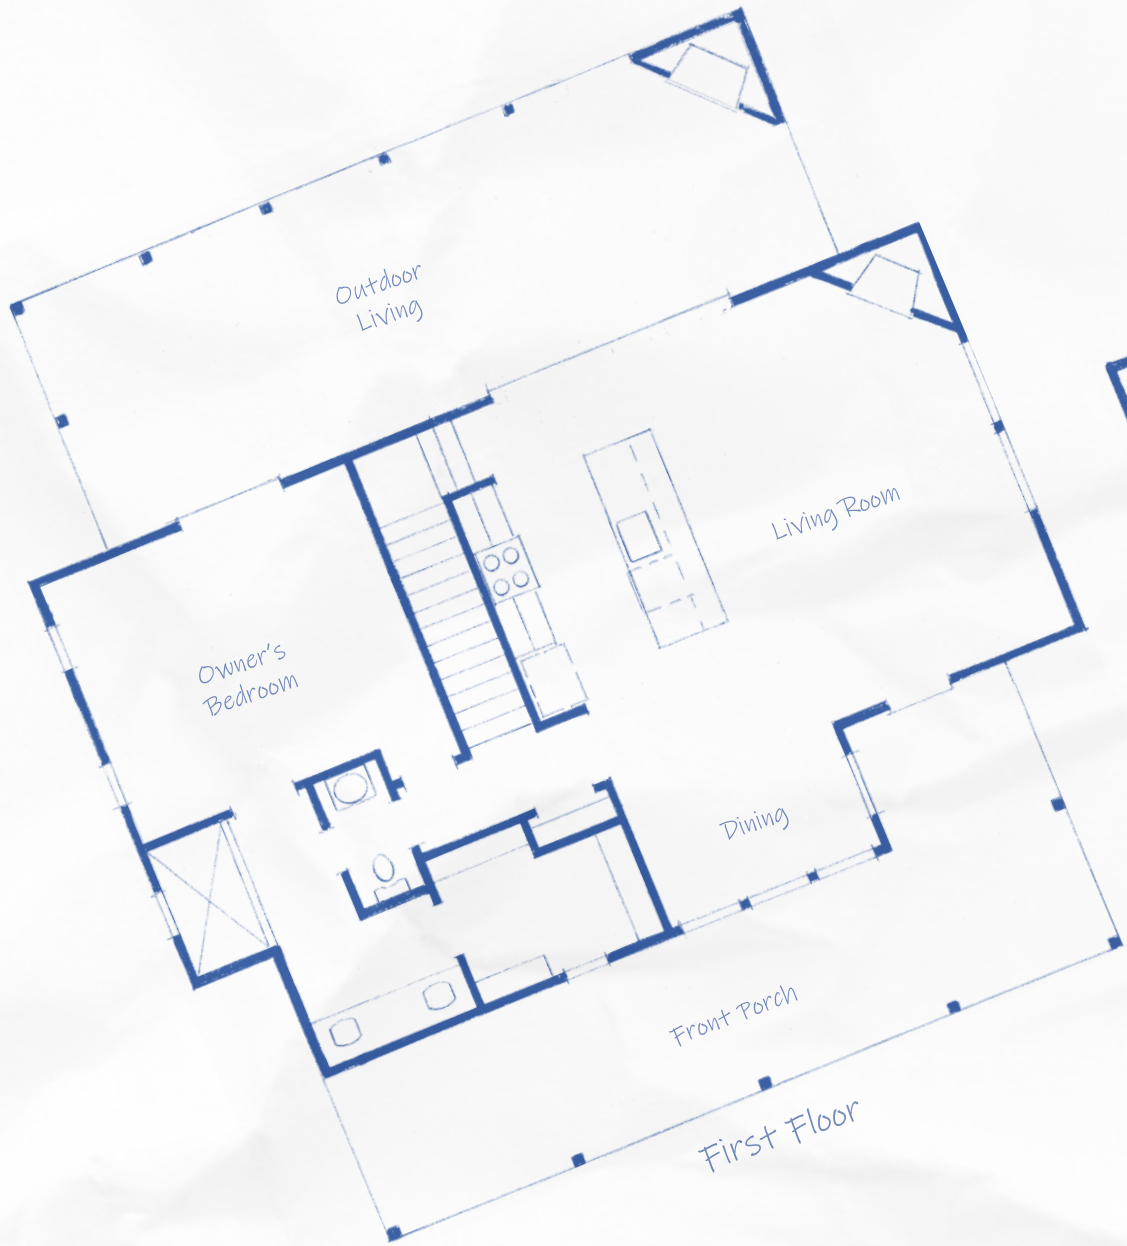

The numbers...

Lot 35
320 Bridge Road
1.96 Acres

THE WALDEN

Exterior Palette

Driftwood
Roofing

White
Windows

After The Storm
Siding

Gooseberry
Front door